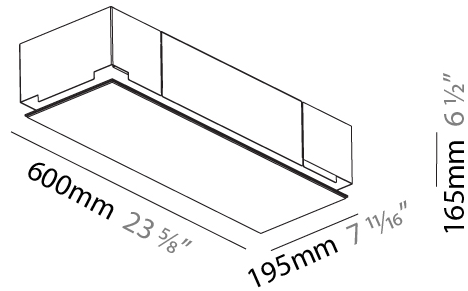

GENERAL

Series: Pi2
Subseries: Pi2 Whiteline
Brand: Prolicht
Division: Architectural
Mounting Type: Trimless
Mounting Location: Ceiling
Subcategory: Ambient

PHYSICAL

Shape: Rectangle
Length (mm): 600
Length (in): 23 5/8
Width (mm): 195
Width (in): 7 11/16
Depth (mm): 165
Depth (in): 6 1/2
Ceiling Thickness (mm): 10 / 12.5 / 15 / 25 / 30
Ceiling Thickness (in): 3/8 or 1/2 or 9/16 or 1 or 1 3/16
Min. Recessing Depth (mm): 180
Min. Recessing Depth (in): 7 1/16
Light Distribution: Direct
Weight (kg): 4.2
Weight (lbs): 9.24
Diffuser: PMMA - Opal
Fixture Material: Extruded Aluminum / Steel
Cut-out Measurements: 635mm / 25" x 230mm / 9 1/16"
Upon Request: Unique Sizes Unique Ceiling Thickness Unique Mounting Depth Spot Inserts

ELECTRICAL

Lamp Type: LED (Zhaga Standard)
Total Output Wattage (W): 19.1
Dimming: [Tri-Mode (Non-Dimming and Phase Dimming (120Vac only) and 0-10V Dimming)](#)
Driver Included: Yes
Driver Location: Integrated
Driver Type: Constant Current - Universal
Driver Class: Class 2
Input Voltage (V): 120 - 277
Constant Current (MA): 500

LED

Color Temperature (°K): [3000](#) / [3500](#) / [4000](#)
Max. Delivered Lumen (lm): 1430 / 1538 / 1570
CRI: >80 CRI
Efficiency (%): 58.2
Lamp Life (hrs): 50000
Upon Request: RGB-W Tunable White Special Color Temperature CRI90

OPTICAL

RATINGS AND CERTIFICATIONS

Certified By: Certified for North American Standards
IP rating: IP20