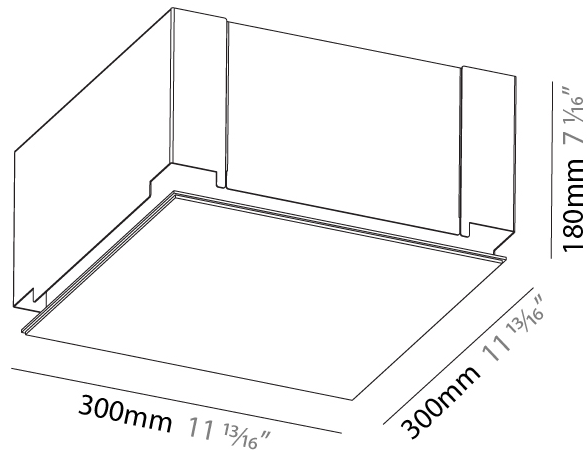

PHYSICAL

Shape: Square
Length (mm): 300
Length (in): 11 13/16
Width (mm): 300
Width (in): 11 13/16
Height (mm): 180
Height (in): 7 1/16
Ceiling Thickness (mm): 10 / 12.5 / 15 / 25 / 30
Ceiling Thickness (in): 3/8 or 1/2 or 9/16 or 1 or 1 3/16
Min. Recessing Depth (mm): 200
Min. Recessing Depth (in): 7 7/8
Light Distribution: Direct
Diffuser: PMMA - Opal
Fixture Finish: SSR / BKV / CWI / CRY / HAB / UFT / ITA / RUA / FTG / MYG / LOD / PUS / FRO / FUP / KIA / POP / BLS / SPG / MEY / GOH / GUM / CHC / COM / ABZ / JAG / OBR / MOS / ROR
Fixture Material: Extruded Aluminum / Steel
Cut-out Measurements: 335mm 13 3/16" x 335mm / 13 3/16"
Upon Request: Unique Sizes Unique Ceiling Thickness Unique Mounting Depth Spot Inserts

ELECTRICAL

Lamp Type: LED (Zhaga Standard)
Input Wattage (W): 12.4
Total Output Wattage (W): 10.8
Dimming: Tri-Mode (Non-Dimming and Phase Dimming (120Vac only) and 0-10V Dimming)
Driver Included: Yes
Driver Location: Integrated
Driver Type: Constant Current - Universal
Driver Class: Class 2
Input Voltage (V): 120 - 277
Constant Current (MA): 350

LED

Color Temperature (°K): 3000 / 3500 / 4000
Max. Delivered Lumen (lm): 850 / 902 / 920
CRI: >80 CRI
Efficiency (%): 65% (5mm Perspex)
Lamp Life (hrs): 50000
Upon Request: RGB-W Tunable White Special Color Temperature CRI90

OPTICAL

RATINGS AND CERTIFICATIONS

Certified By: Certified for North American Standards
IP rating: IP20