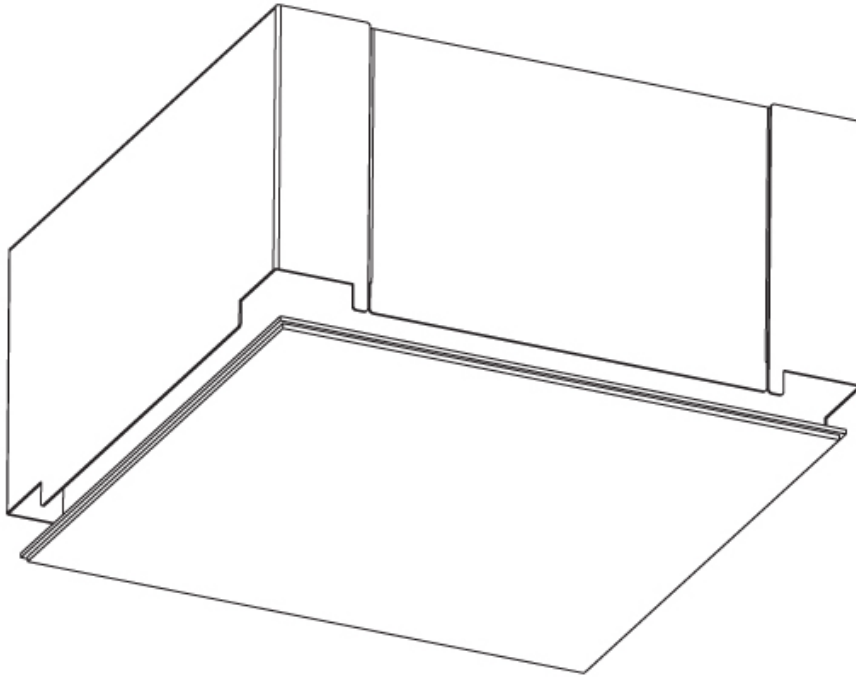

PI2 STANDARD TRIMLESS

A37640-

PROJECT	_____
TYPE	_____
SPECIFIER	_____
QUANTITY	_____
DATE	_____