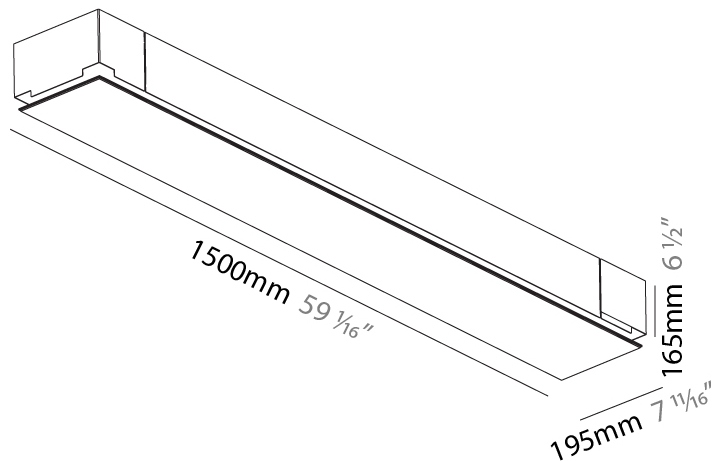

GENERAL

Series: Pi2
Subseries: Pi2 Whiteline
Brand: Prolicht
Division: Architectural
Mounting Type: Trimless
Mounting Location: Ceiling
Subcategory: Ambient

PHYSICAL

Shape: Rectangle
Length (mm): 1500
Length (in): 59 1/16
Width (mm): 195
Width (in): 7 11/16
Depth (mm): 165
Depth (in): 6 1/2
Ceiling Thickness (mm): 10 / 12.5 / 15 / 25 / 30
Ceiling Thickness (in): 3/8 or 1/2 or 9/16 or 1 or 1 3/16
Min. Recessing Depth (mm): 180
Min. Recessing Depth (in): 7 1/16
Light Distribution: Direct
Weight (kg): 9.7
Weight (lbs): 21.34
Diffuser: PMMA - Opal
Fixture Material: Extruded Aluminum / Steel
Cut-out Measurements: 1535mm / 60 7/16" x 230mm / 9 1/16"
Upon Request: Unique Sizes Unique Ceiling Thickness Unique Mounting Depth Spot Inserts

ELECTRICAL

Lamp Type: LED (Zhaga Standard)
Total Output Wattage (W): 47.8
Dimming: [Tri-Mode (Non-Dimming and Phase Dimming (120Vac only) and 0-10V Dimming)](#)
Driver Included: Yes
Driver Location: Integrated
Driver Type: Constant Current - Universal
Driver Class: Class 2
Input Voltage (V): 120 - 277
Constant Current (MA): 500

LED

Color Temperature (°K): [3000 / 3500 / 4000](#)
Max. Delivered Lumen (lm): 3890 / 4194 / 4280
CRI: >80 CRI
Efficiency (%): 0.611
Lamp Life (hrs): 50000
Upon Request: RGB-W Tunable White Special Color Temperature CRI90

OPTICAL

RATINGS AND CERTIFICATIONS

Certified By: Certified for North American Standards
IP rating: IP20

180mm 7 1/8"
1535mm x 230mm 60 7/16" x 9 1/16"
10 | 12 1/2 | 15 | 25 | 30mm
3/8" | 1/2" | 9/16" | 1" | 1 3/16"